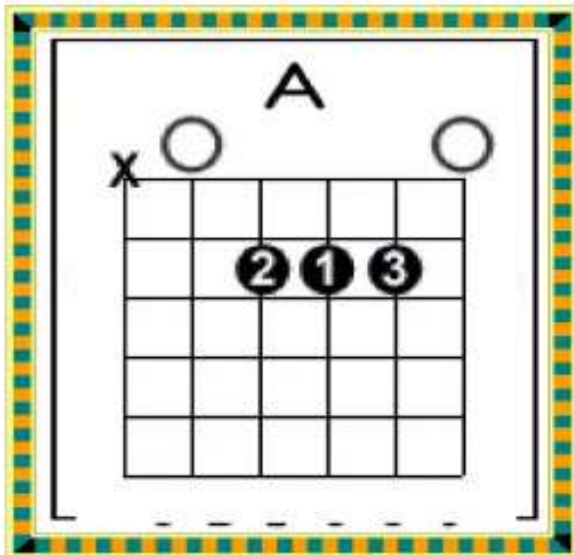

www.RoyCoston.com

www.RoyCoston.com

GUITAR ~ CHORDS 2

X = DO NOT PLAY
O = OPEN